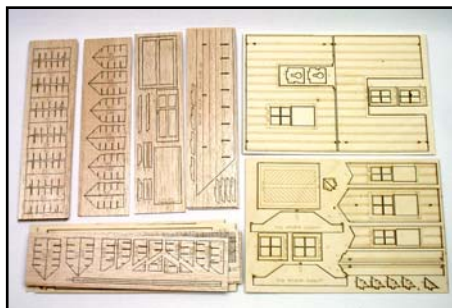

G Scale Facades

Building fronts and accessories for your G scale layout.

Silverton Station

Avail. Now Kit # RK-01 M.A.P. \$49.95

← 21 1/4 inches →

Two inch depth fits most popular wall mounted track supports.

G Scale Necessities Dynamite Boxes

Avail. Now Kit # RN-02
M.A.P. \$14.95

G Scale Necessities Orange Crates

Avail. Now Kit # RN-01
M.A.P. \$9.95

Dallas Hotel

Avail. Now Kit # RK-02
M.A.P. \$49.95

← 10 11/16 inches →

1 3/4 inch depth fits most popular wall mounted track supports.

For fast and easy assembly of our kits use PACER ZAP- A -GAP and ZIP KICKER accelerator

Easy to follow full color photo illustrated instruction book and laser cut parts for super fast and accurate building.

All Kits Feature

- All balsa and ply construction
- Easy to follow photo illustrated instruction book
- Laser cut parts for super fast and accurate building
- Clear plastic windows for authenticity
- Built in wall hangers for ease in installation
- Shingles for station are laser cut into sections for faster construction speed.