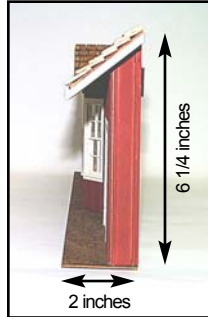

G Scale Facades

Building fronts and accessories for your G scale layout.

Silverton Station

Avail. Now Kit # RK-01 M.A.P. \$49.95

← 21 1/4 inches →

Two inch depth fits most popular wall mounted track supports.

G Scale Necessities Dynamite Boxes

Avail. Now Kit # RN-02
M.A.P. \$14.95

G Scale Necessities Orange Crates

Avail. Now Kit # RN-01
M.A.P. \$9.95

Dallas Hotel

Avail. Now Kit # RK-02
M.A.P. \$49.95

← 10 11/16 inches →