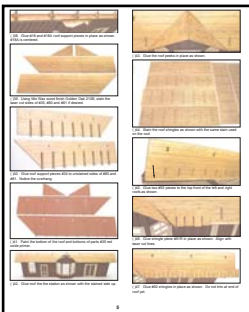

G Scale Facades

Building fronts and accessories for your G scale layout.

Silverton Station

Avail. Now Kit # RK-01 M.A.P. \$49.95

← 21 1/4 inches →

Two inch depth fits most popular wall mounted track supports.

G Scale Necessities Dynamite Boxes

Avail. Now Kit # RN-02
M.A.P. \$14.95

G Scale Necessities Orange Crates

Avail. Now Kit # RN-01
M.A.P. \$9.95

Dallas Hotel

Avail. Now Kit # RK-02
M.A.P. \$49.95

← 10 11/16 inches →

1 3/4 inch depth fits most popular wall mounted track supports.

For fast and easy assembly of our kits use PACER ZAP- A -GAP and ZIP KICKER accelerator

Easy to follow full color photo illustrated instruction book and laser cut parts for super fast and accurate building.

All Kits Feature

- All balsa and ply construction
- Easy to follow photo illustrated instruction book
- Laser cut parts for super fast and accurate building
- Clear plastic windows for authenticity
- Built in wall hangers for ease in installation
- Shingles for station are laser cut into sections for faster construction speed.